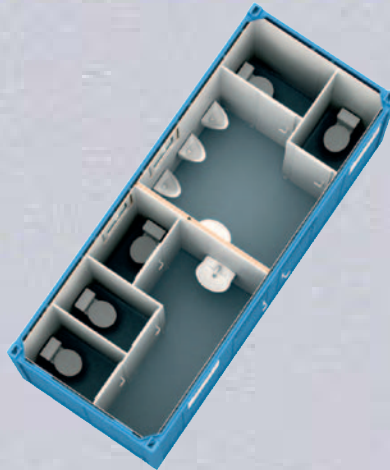

# SANITARY CABIN

■ Hygiene and cleanliness at the highest level!

Containex sanitary, shower and WC cabins can be used as single units or for modular buildings. They are available in many options.

Type SA 20'

## ■ CTX sanitary cabins:

- quick connection on site
- promptly usable
- solid steel construction
- complete and comfortable equipment

Type WC cabin male/female

Type SA 10'

sanitary cabins at events

## ■ Technical solutions which convince!

sink made of high quality synthetics

WC cabin

shower cabin

Cabins can be designed individually - layout examples:

sanitary cabin 20'

WC cabin 20'  
male/female

shower cabin 20'

### Dimensions (mm) and weights (kg):

Type	external			internal			weight**
	length	width	height*	length	width	height*	
SA 10'	2,989	2,435	2,591	2,815	2,260	2,340	from 1,490
SA 16'	4,885	2,435	2,591	4,710	2,260	2,340	from 2,000
SA 20'	6,055	2,435	2,591	5,880	2,260	2,340	from 2,490