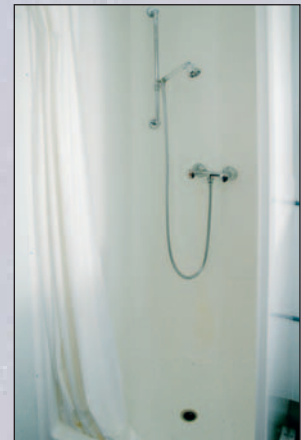

# SANITARY CABIN

■ Hygiene and cleanliness at the highest level!

Containex sanitary, shower and WC cabins can be used as single units or for modular buildings. They are available in many options.

Type SA 20'

## ■ CTX sanitary cabins:

- quick connection on site
- promptly usable
- solid steel construction
- complete and comfortable equipment

Type WC cabin male/female

Type SA 10'

sanitary cabins at events

# SANITARY CABIN

## ■ Technical solutions which convince!

sink made of high quality synthetics

WC cabin

shower cabin

Cabins can be designed individually - layout examples:

sanitary cabin 20'

WC cabin 20'  
male/female

shower cabin 20'